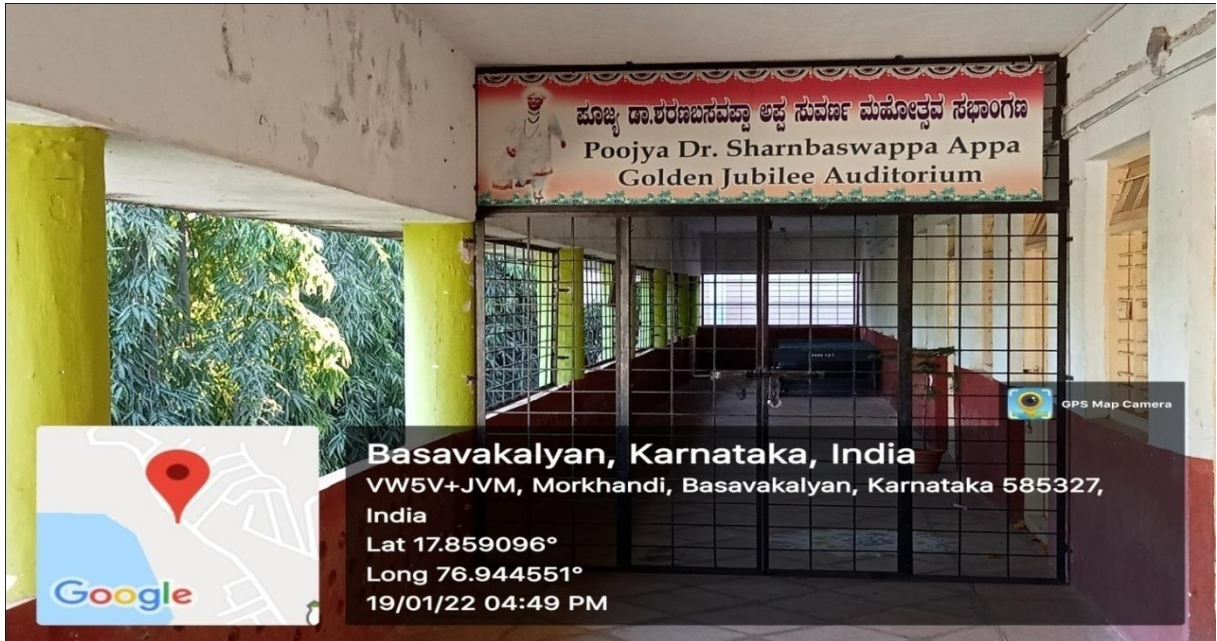

***Infrastructure & Physical facilities:***

***List of Infrastructure & physical facilities for teaching- learning***

<b>S.No.</b>	<b>Particulars</b>	<b>Quantity</b>
1	College Map	01
2	Principal Chamber	01
3	Office Room	01
4	IQAC Room	01
5	Nodal Centre	01
6	Staff Room	01
7	Class Rooms: 1 to 22	22
8	Department Laboratories	04
9	Computer Lab & Wi-Fi Internet	02
10	Department of Commerce	01
11	Department of Kannada	01
12	Department of English	01
13	Department of Hindi	01
14	Seminar Hall-1	01
15	Auditorium &	01
16	Open auditorium	01
17	Central Library	01
18	Sports Room & Play Ground	01
19	Poojya Doddappa App Stadium	01
20	NCC/NSS Cell	01
21	Girls Rest Room	01
22	Girls Hostel	02
23	Generator	01
24	Internet Facility	Jio Wi-Fi Fiber Cable & Dongle
25	CCTV (Campus & Library)	38
26	Inverter Battery	02 Unit
27	Xerox Machine	01
28	Vermi-Compost Unit & Green House	01
29	RO Plant	01
30	Solar Cell panel	01
31	Girls/Ladies & Gents Toilet	01
32	Vehicle Parking	01
33	College Garden	

## DODDAPPA APPA STADIUM