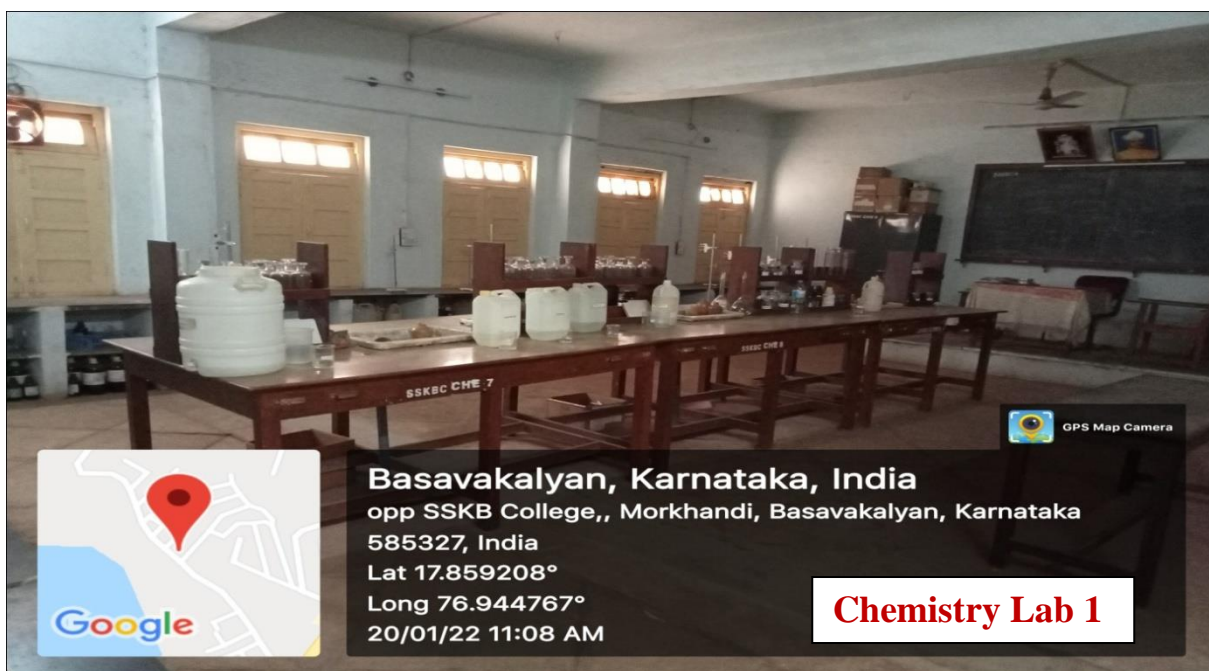

***Infrastructure & Physical facilities:***

***List of Infrastructure & physical facilities for teaching- learning***

<b>S.No.</b>	<b>Particulars</b>	<b>Quantity</b>
1	College Map	01
2	Principal Chamber	01
3	Office Room	01
4	IQAC Room	01
5	Nodal Centre	01
6	Staff Room	01
7	Class Rooms: 1 to 22	22
8	Department Laboratories	04
9	Computer Lab & Wi-Fi Internet	02
10	Department of Commerce	01
11	Department of Kannada	01
12	Department of English	01
13	Department of Hindi	01
14	Seminar Hall-1	01
15	Auditorium &	01
16	Open auditorium	01
17	Central Library	01
18	Sports Room & Play Ground	01
19	Poojya Doddappa App Stadium	01
20	NCC/NSS Cell	01
21	Girls Rest Room	01
22	Girls Hostel	02
23	Generator	01
24	Internet Facility	Jio Wi-Fi Fiber Cable & Dongle
25	CCTV (Campus & Library)	38
26	Inverter Battery	02 Unit
27	Xerox Machine	01
28	Vermi-Compost Unit & Green House	01
29	RO Plant	01
30	Solar Cell panel	01
31	Girls/Ladies & Gents Toilet	01
32	Vehicle Parking	01
33	College Garden	