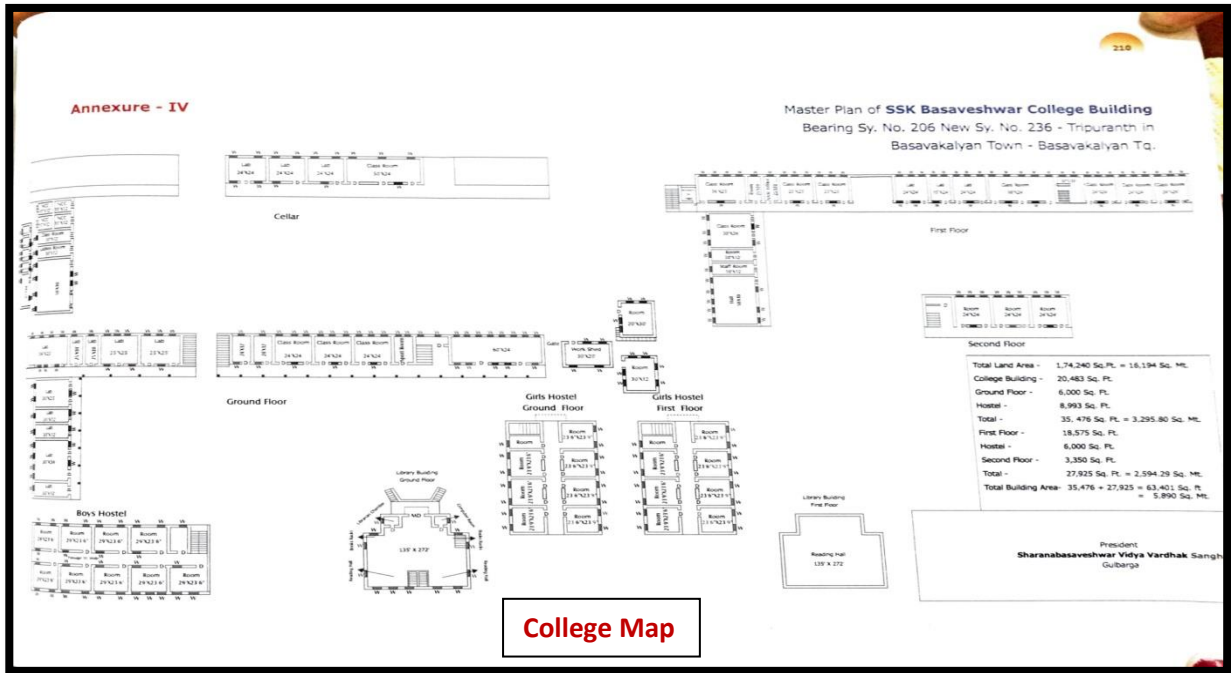

***Infrastructure & Physical facilities:***

***List of Infrastructure & physical facilities for teaching- learning***

<b>S.No.</b>	<b>Particulars</b>	<b>Quantity</b>
1	College Map	01
2	Principal Chamber	01
3	Office Room	01
4	IQAC Room	01
5	Nodal Centre	01
6	Staff Room	01
7	Class Rooms: 1 to 22	22
8	Department Laboratories	04
9	Computer Lab & Wi-Fi Internet	02
10	Department of Commerce	01
11	Department of Kannada	01
12	Department of English	01
13	Department of Hindi	01
14	Seminar Hall-1	01
15	Auditorium &	01
16	Open auditorium	01
17	Central Library	01
18	Sports Room & Play Ground	01
19	Poojya Doddappa App Stadium	01
20	NCC/NSS Cell	01
21	Girls Rest Room	01
22	Girls Hostel	02
23	Generator	01
24	Internet Facility	Jio Wi-Fi Fiber Cable & Dongle
25	CCTV (Campus & Library)	38
26	Inverter Battery	02 Unit
27	Xerox Machine	01
28	Vermi-Compost Unit & Green House	01
29	RO Plant	01
30	Solar Cell panel	01
31	Girls/Ladies & Gents Toilet	01
32	Vehicle Parking	01
33	College Garden	

## DODDAPPA APPA STADIUM

## YOGA CENTRE